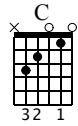

# Hey Brother

Avicii

Standard tuning

$\text{♩} = 120$

E-Gt

1 Em

mf

TAB

|   |   |   |   |   |   |   |   |
|---|---|---|---|---|---|---|---|
| 0 | 2 | 2 | 2 | 2 | 2 | 2 | 2 |
| 0 | 0 | 0 | 0 | 0 | 0 | 0 | 0 |

3 Em 4 C 5 D 6 D 7 Em

Hey bro-ther there's an end-less road to be dis-co-vered.

TAB

|   |   |   |   |   |   |   |   |   |   |
|---|---|---|---|---|---|---|---|---|---|
| 0 | 0 | 2 | 0 | 2 | 0 | 2 | 0 | 0 | 3 |
| 0 | 0 | 0 | 0 | 0 | 0 | 0 | 0 | 0 | 0 |

8 Em 9 C 10 G 11 D 12 Em

TAB

|   |   |   |   |   |   |   |   |   |   |
|---|---|---|---|---|---|---|---|---|---|
| 0 | 0 | 2 | 0 | 2 | 0 | 2 | 0 | 2 | 0 |
| 0 | 0 | 0 | 0 | 0 | 0 | 0 | 0 | 0 | 0 |