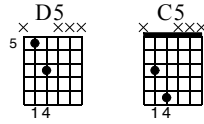

No 12

Wim van Rumpt

Standard tuning

♩ = 100

E-Gt

1 D5 C5 C5 D5 C5

mf

	7-7-X-7-7-7-7	5-5-X-5-5-5-5	5-5-X-5-5-5-5	7-7-X-7-7-7-5
T				
A				
B	5-5-X-5-5-5-5	3-3-X-3-3-3-3	3-3-X-3-3-3-3	5-5-X-5-5-5-3