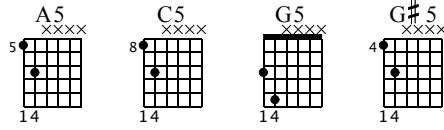

No. 9

Track 18/19
Wim van Rump
Rockbasics

Standard tuning

$\text{♩} = 120$

E-Gt

1 A5 C5 2 A5 G5 3 A5 C5 4 G5

mf

5 A5 C5 6 A5 G5 7 A5 G5 G#5 8 A5

TAB

7-7-7-10 10-10-10 7-7-7-5 5-5-5 7-7-7-10 10-10-10 5-5-5-5-5-5-5-5-5-5-5-5

5-5-5-8 8-8-8 5-5-5-3 3-3-3 5-5-5-8 8-8-8 3-3-3-3-3-3-3-3

7-7-7-10 10-10-10 7-7-7-5 5-5-5 7-7-7-5-5-6 7-7-7

5-5-5-8 8-8-8 5-5-5-3 3-3-3 5-5-5-3-3-4 5-5-5