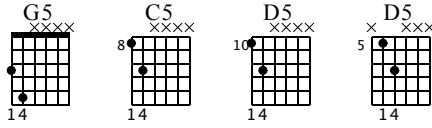

# No. 3

Track 6/7  
Wim van Rump  
Rockbasics

Standard tuning

$\text{♩} = 120$

E-Gt

1 **G5** *mf* 2 3 4

5 **C5** 6 **G5** 7 8

9 **D5** 10 **C5** 11 **G5** 12 **D5**

TAB

3-3 5-5 3-3 5-5

8-8 10-10 8-8 10-10

10-10 12-12 10-10 12-12 8-8 10-10 3-3 5-5 3-3 5-5 7-7 7-7 7-7 7-7